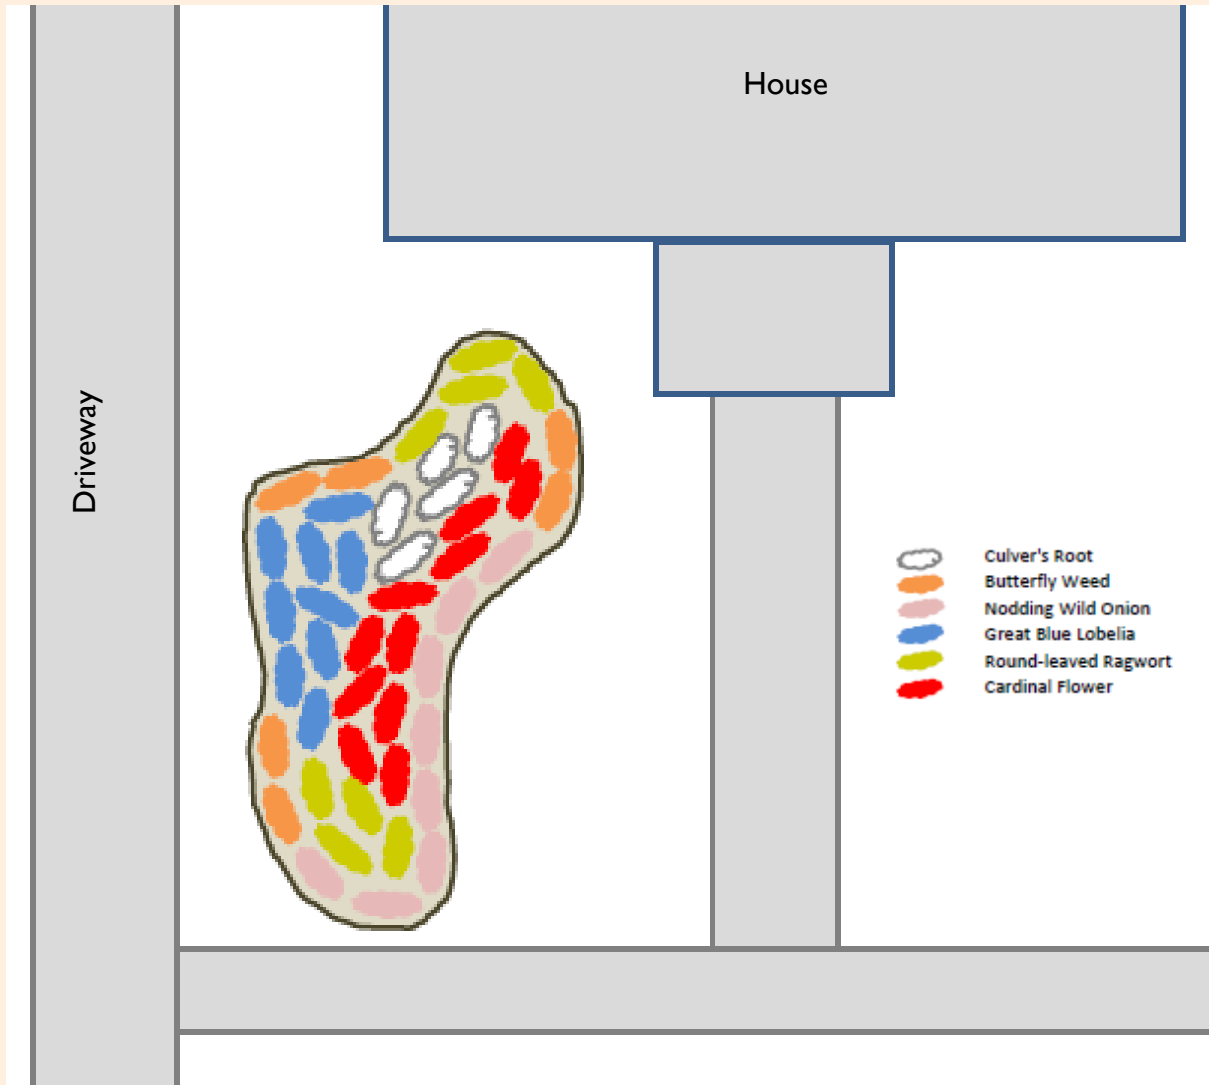

Rain Garden Plan

Site Conditions: Full sun, average drainage

Garden Size: Approximately 200 sq ft

Great Blue Lobelia

Culver's Root

Golden Ragwort

Nodding Wild Onion

Cardinal Flower

Butterfly Weed

35 ft.