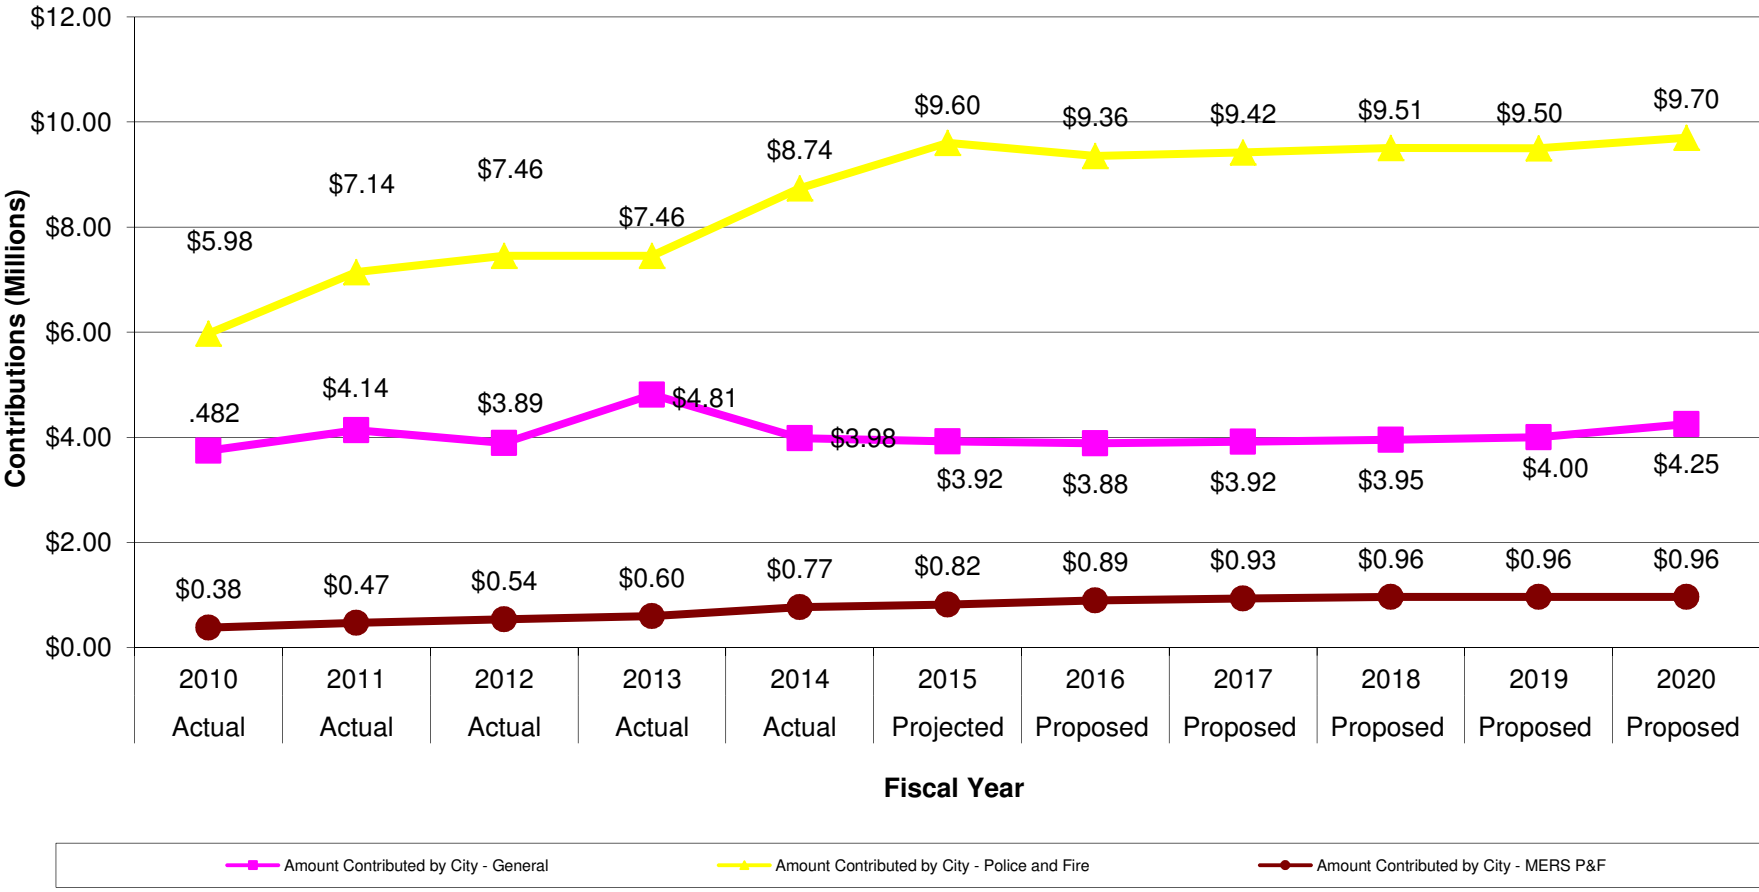

**City of Dearborn  
Pension Funds  
Contributions  
General Employees, Police and Fire**

April 15, 2015