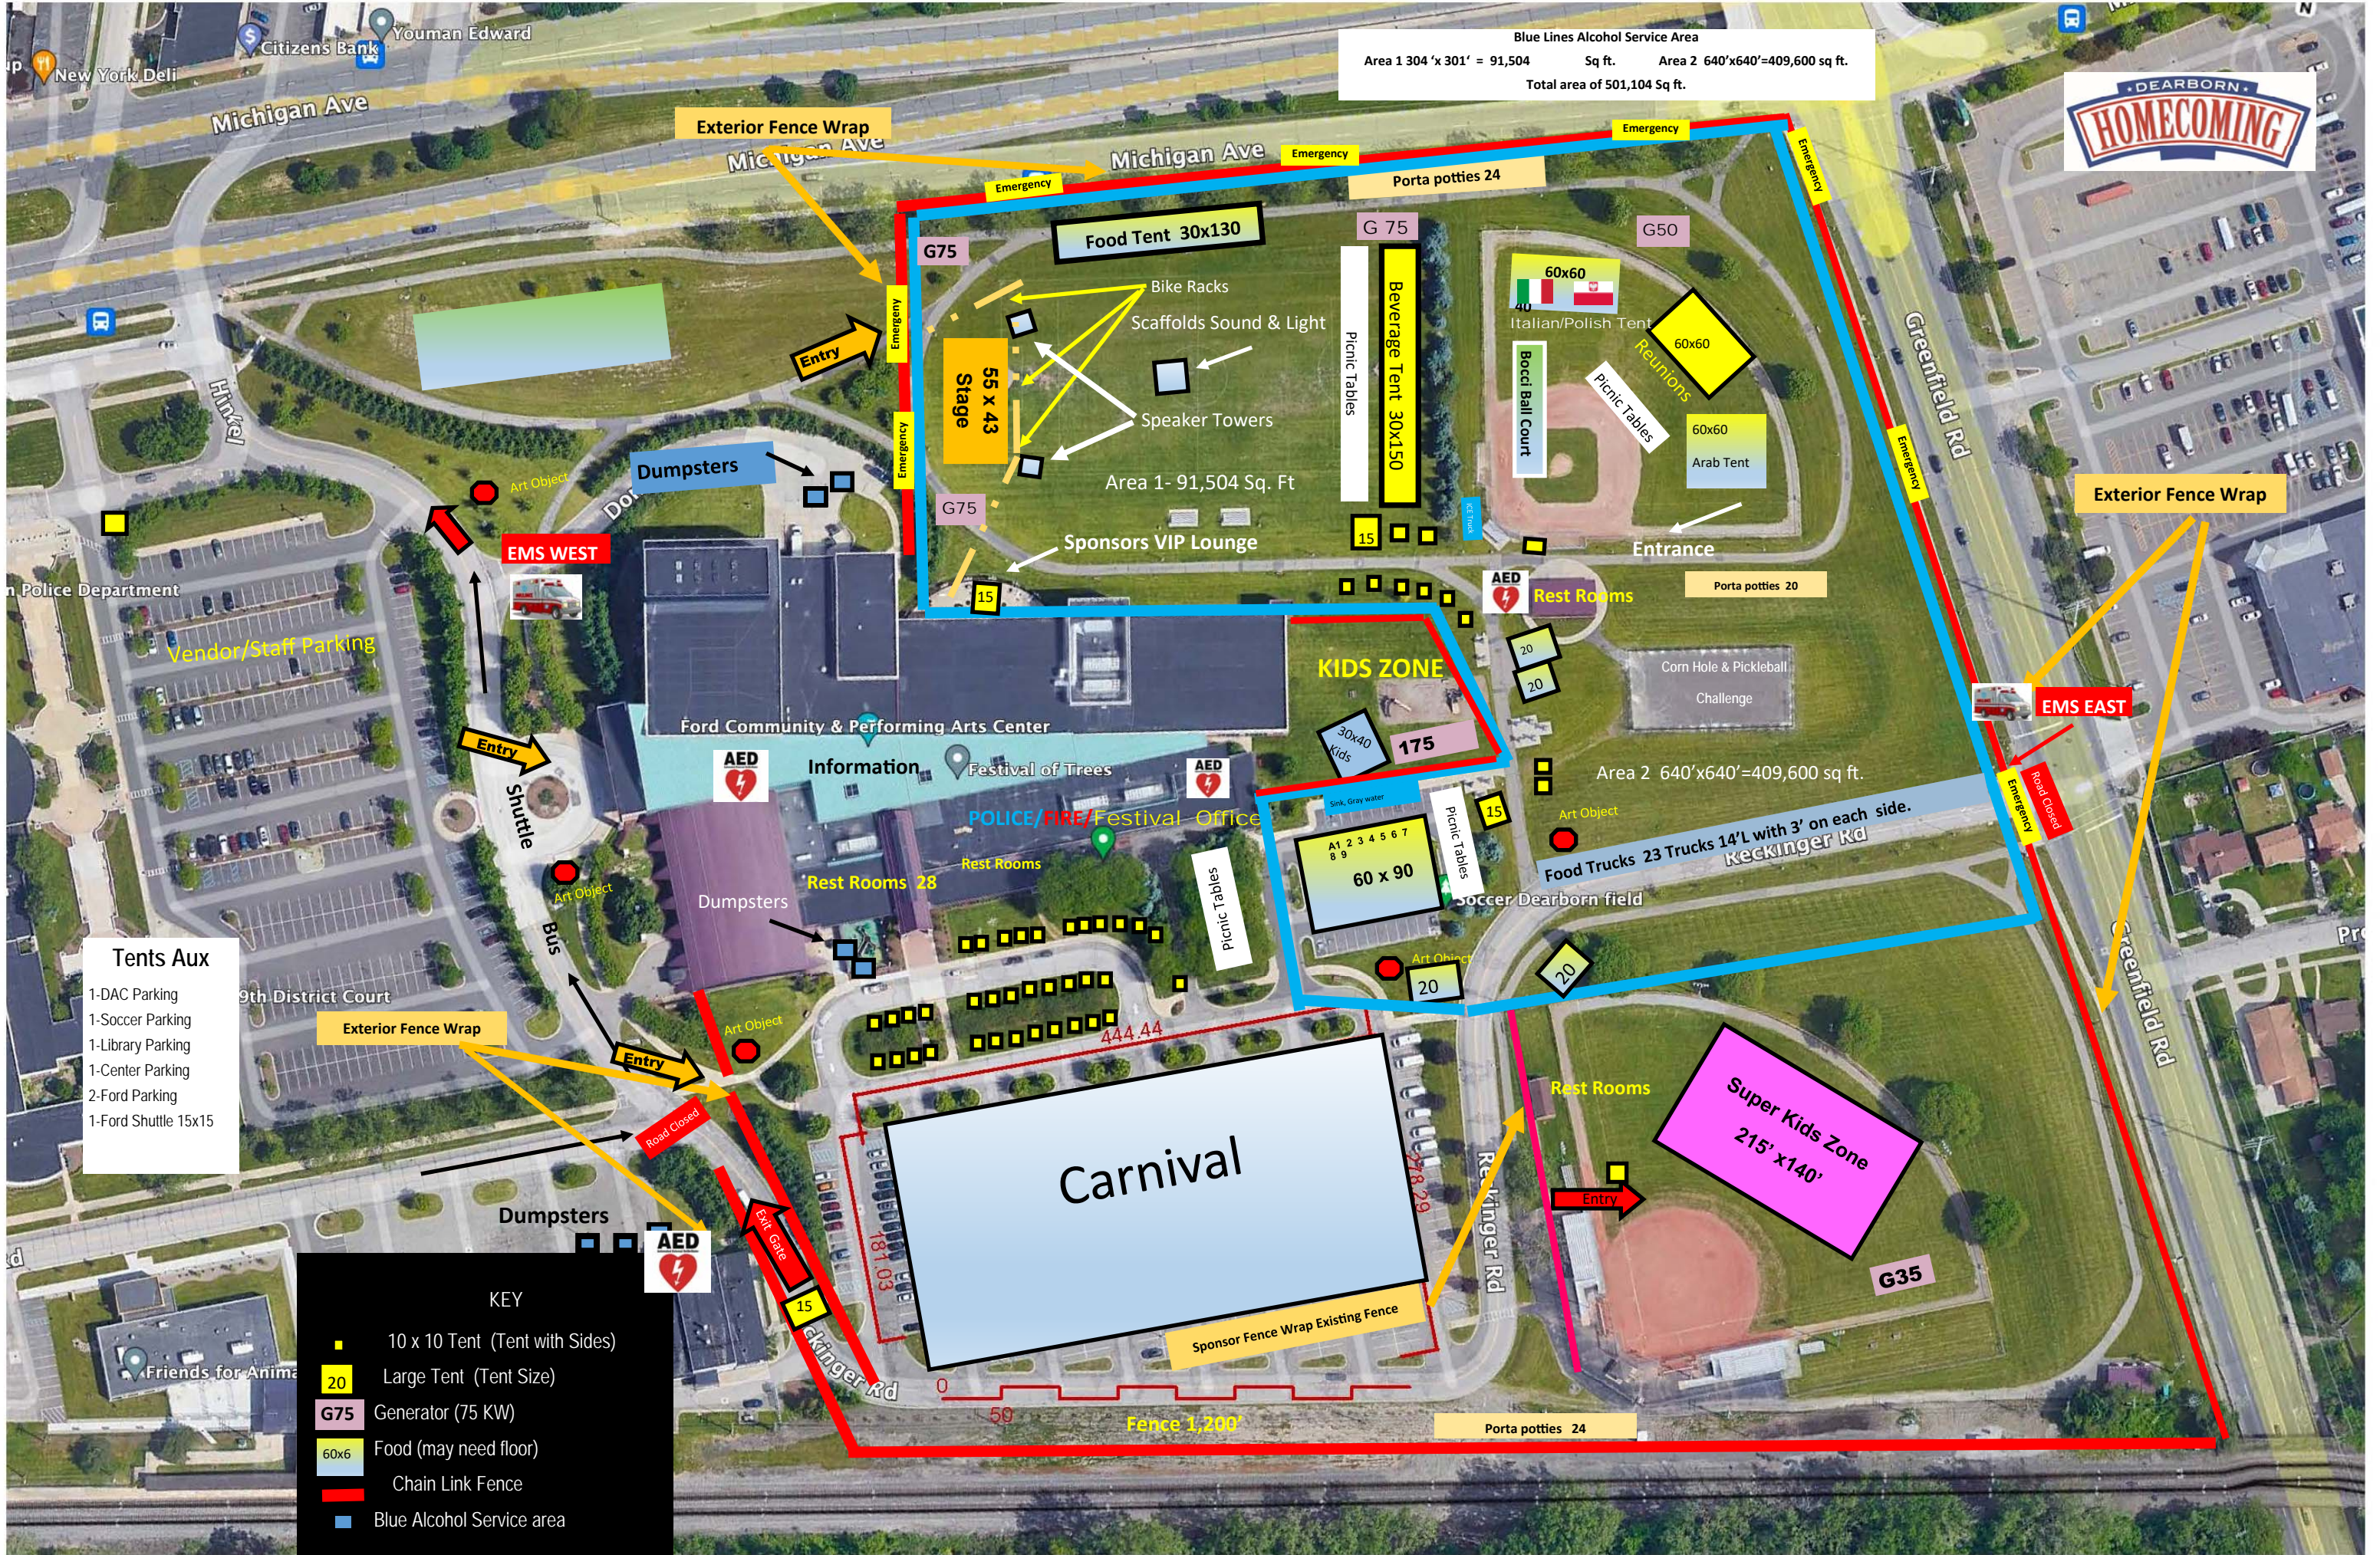

Blue Lines Alcohol Service Area
 Area 1 304' x 301' = 91,504 Sq. ft. Area 2 640' x 640' = 409,600 sq. ft.
 Total area of 501,104 Sq. ft.

Tents Aux

- 1-DAC Parking
- 1-Soccer Parking
- 1-Library Parking
- 1-Center Parking
- 2-Ford Parking
- 1-Ford Shuttle 15x15

- KEY**
- 10 x 10 Tent (Tent with Sides)
 - Large Tent (Tent Size)
 - Generator (75 KW)
 - Food (may need floor)
 - Chain Link Fence
 - Blue Alcohol Service area