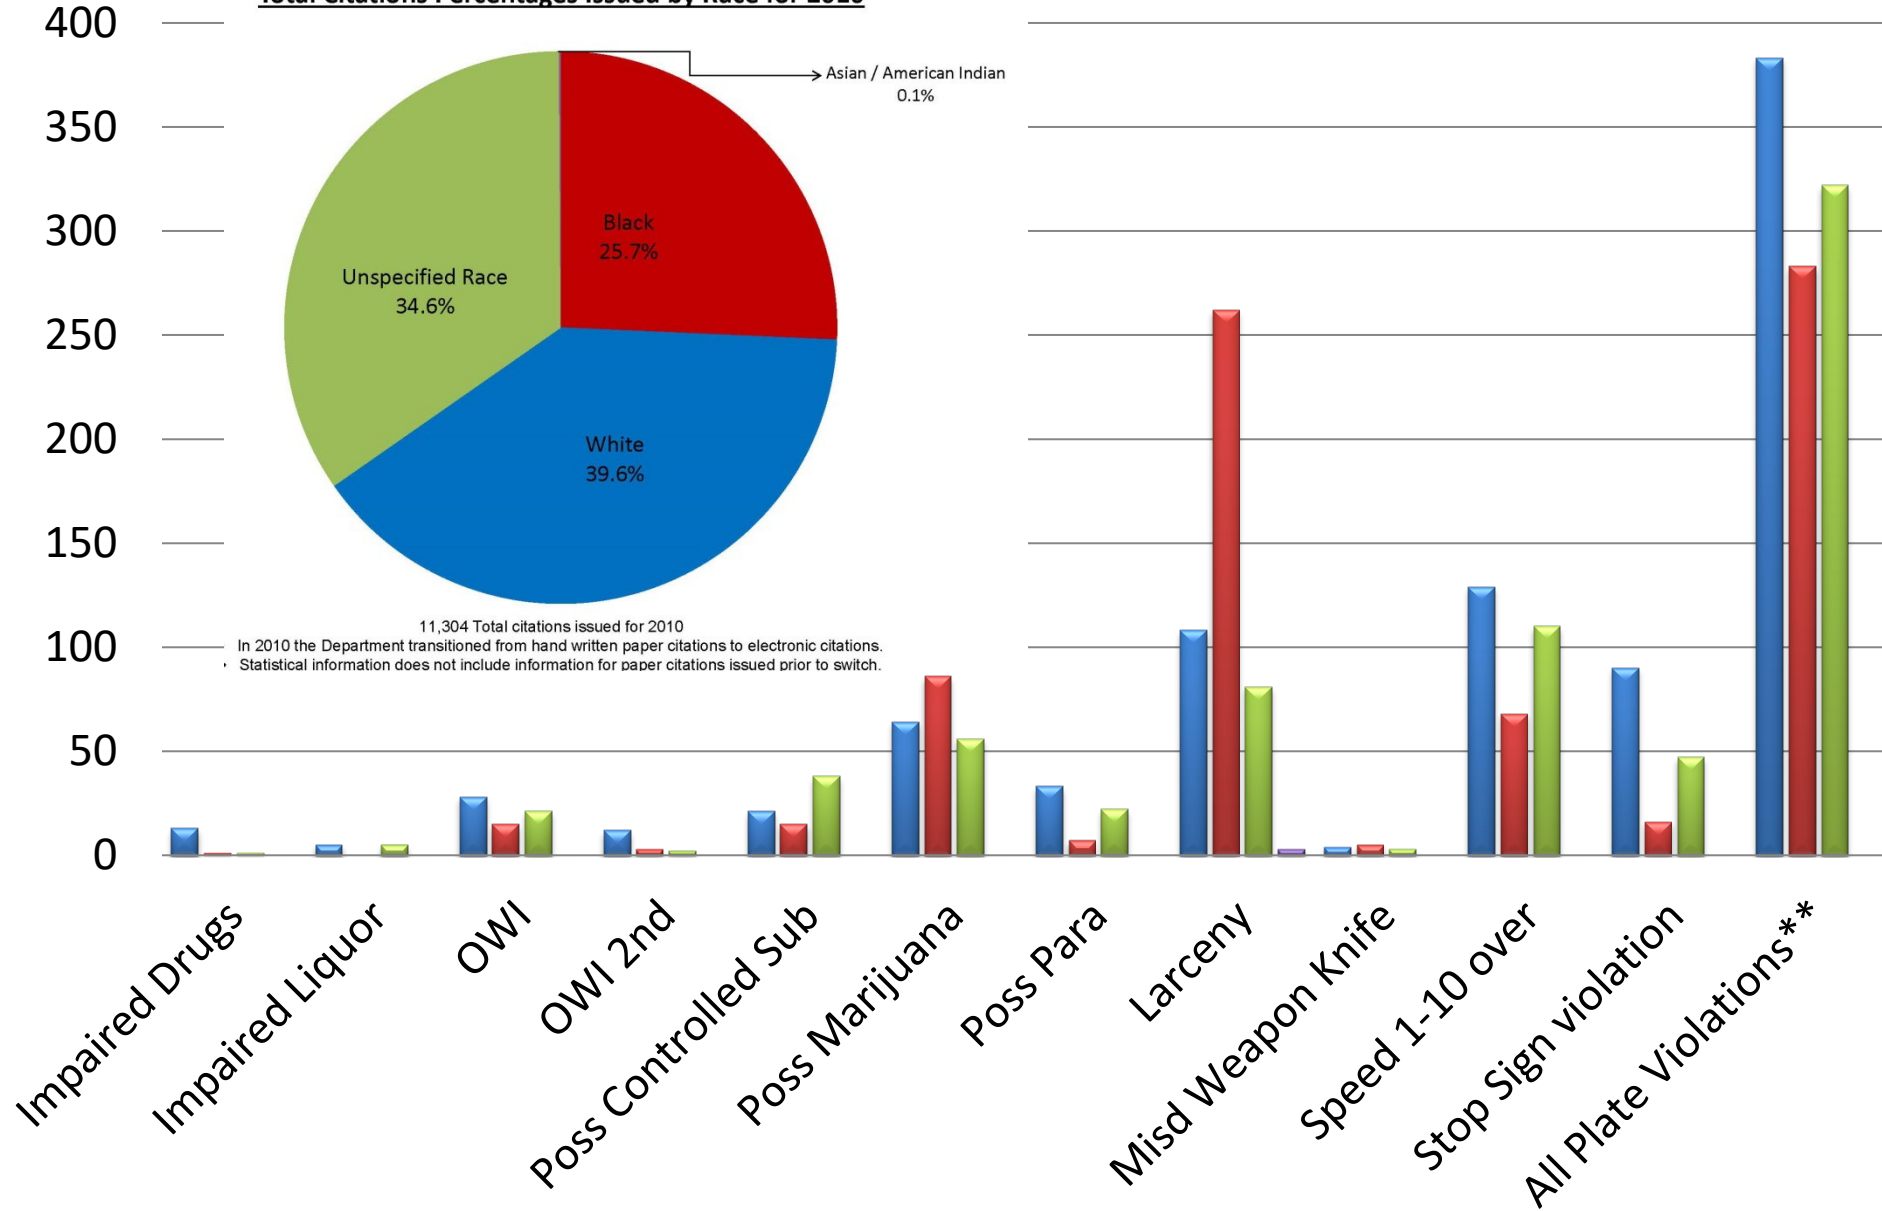

Demographic Information for Citations Issued for 2010

Total Citations Percentages Issued by Race for 2010

11,304 Total citations issued for 2010

In 2010 the Department transitioned from hand written paper citations to electronic citations. Statistical information does not include information for paper citations issued prior to switch.

■ White
 ■ Black
 ■ Unspecified Race
 ■ Asian / American Indian

**This category includes all plate violations, including no proof of registration, misdemeanor plate violation, and civil infraction plate