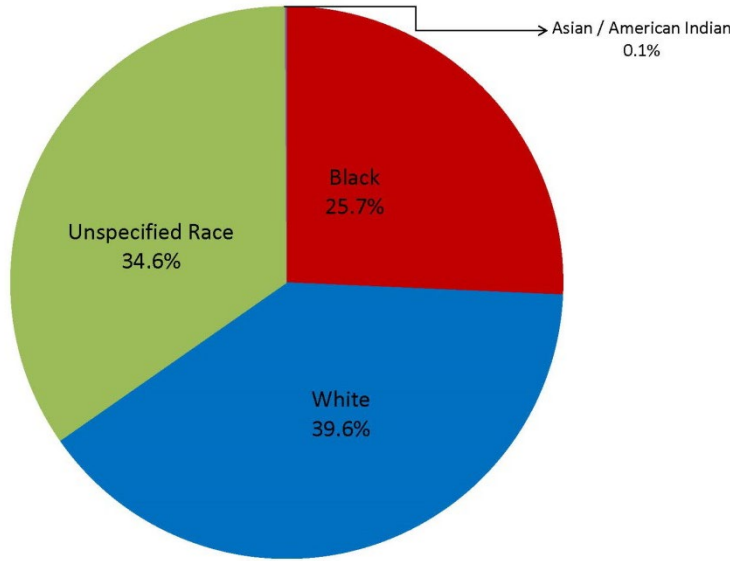

Demographic Information for Citations Issued for 2010

Total Citations Percentages Issued by Race for 2010

11,304 Total citations issued for 2010

In 2010 the Department transitioned from hand written paper citations to electronic citations. Statistical information does not include information for paper citations issued prior to switch.

■ White
 ■ Black
 ■ Unspecified Race
 ■ Asian / American Indian

**This category includes all plate violations, including no proof of registration, misdemeanor plate violation, and civil infraction plate