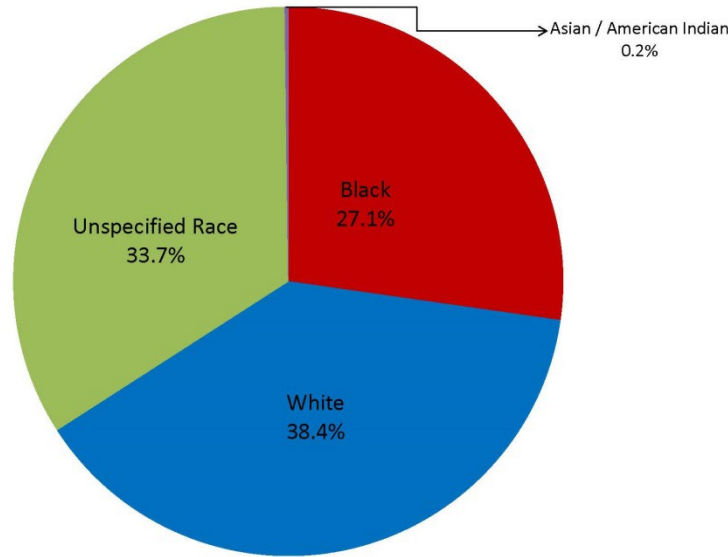

Demographic Information for Citations Issued for 2011

Total Citations Percentages Issued by Race for 2011

29,492 Total citations issued for 2011

**This category includes all plate violations, including no proof of registration, misdemeanor plate violation, and civil infraction plate