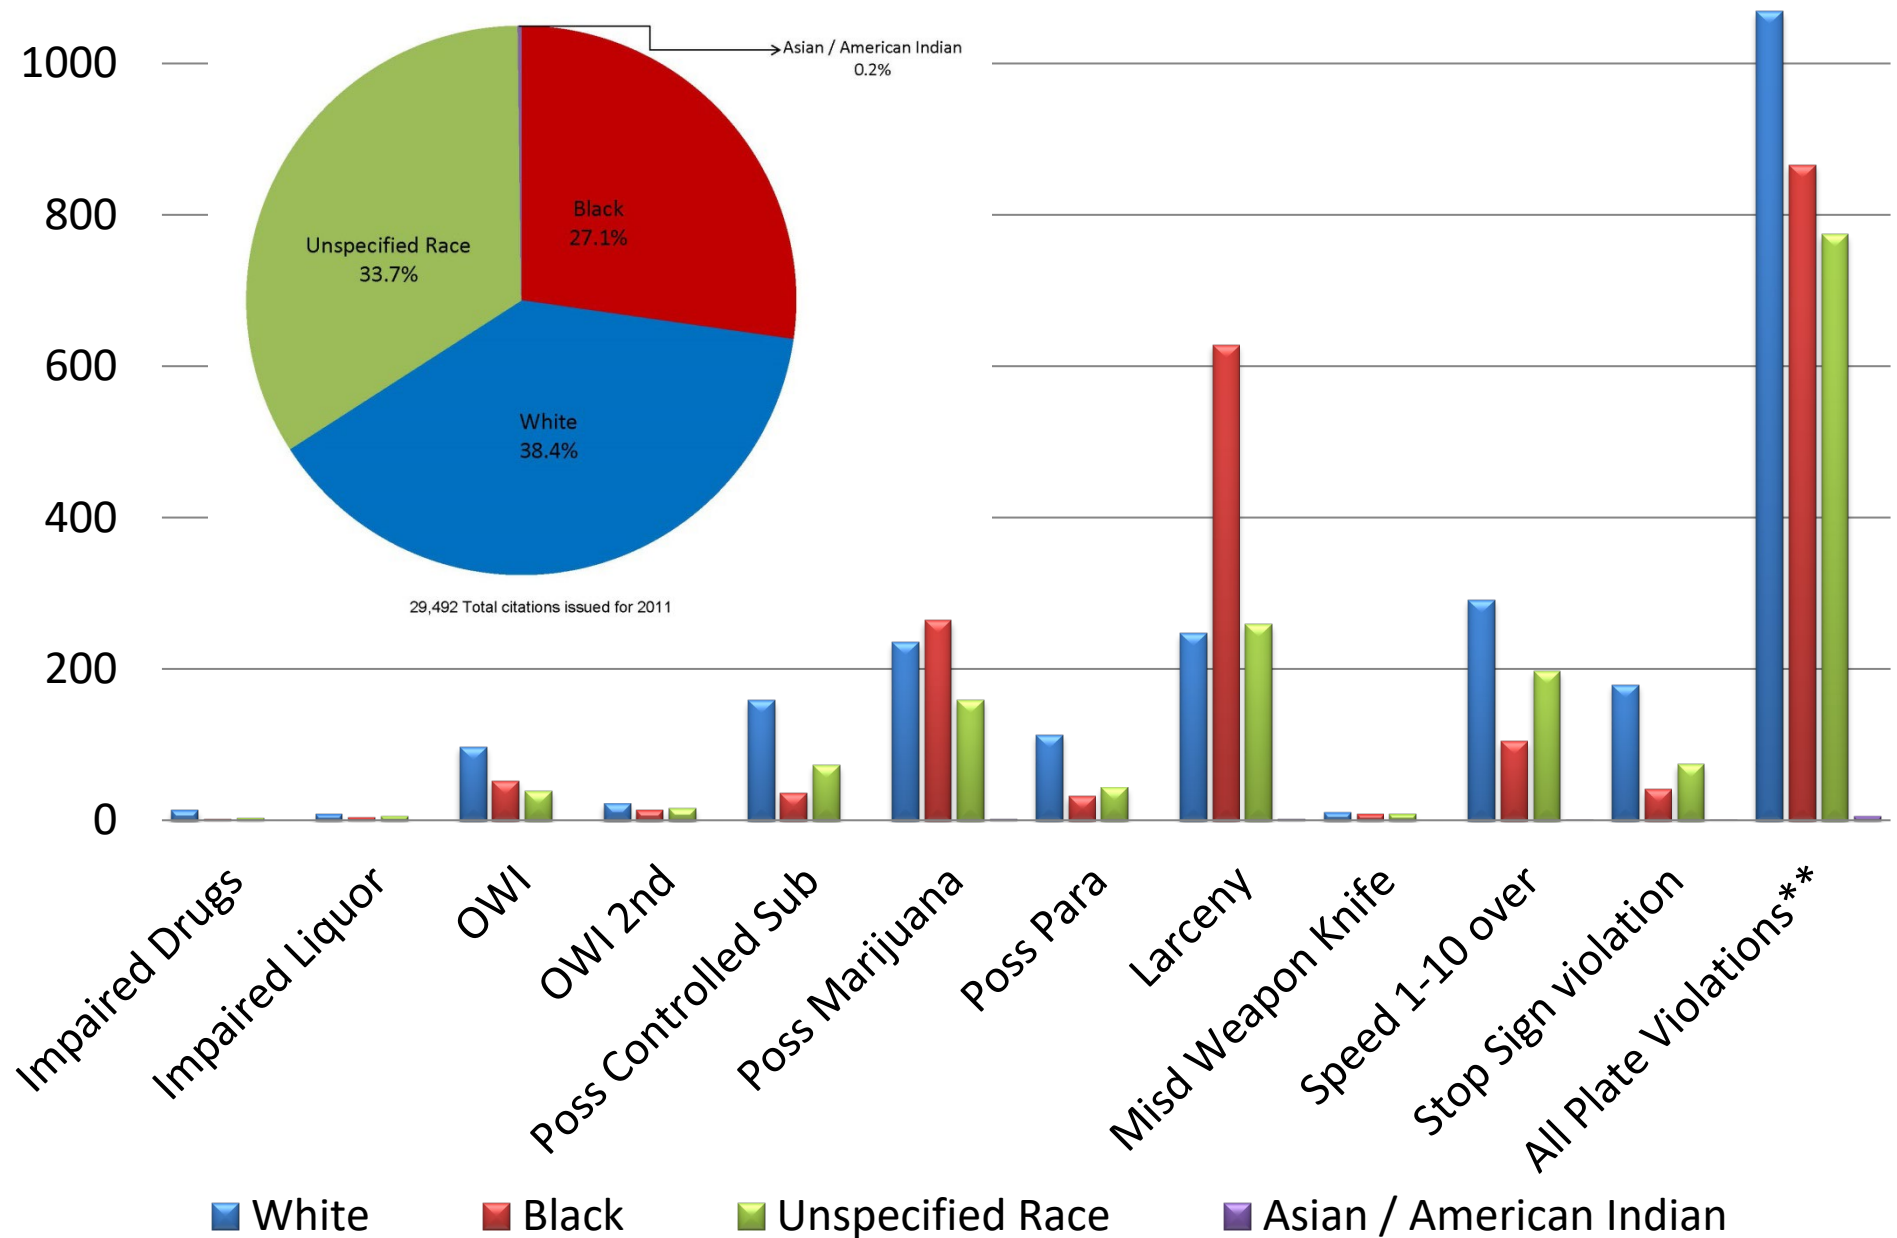

Demographic Information for Citations Issued for 2011

Total Citations Percentages Issued by Race for 2011

29,492 Total citations issued for 2011

**This category includes all plate violations, including no proof of registration, misdemeanor plate violation, and civil infraction plate