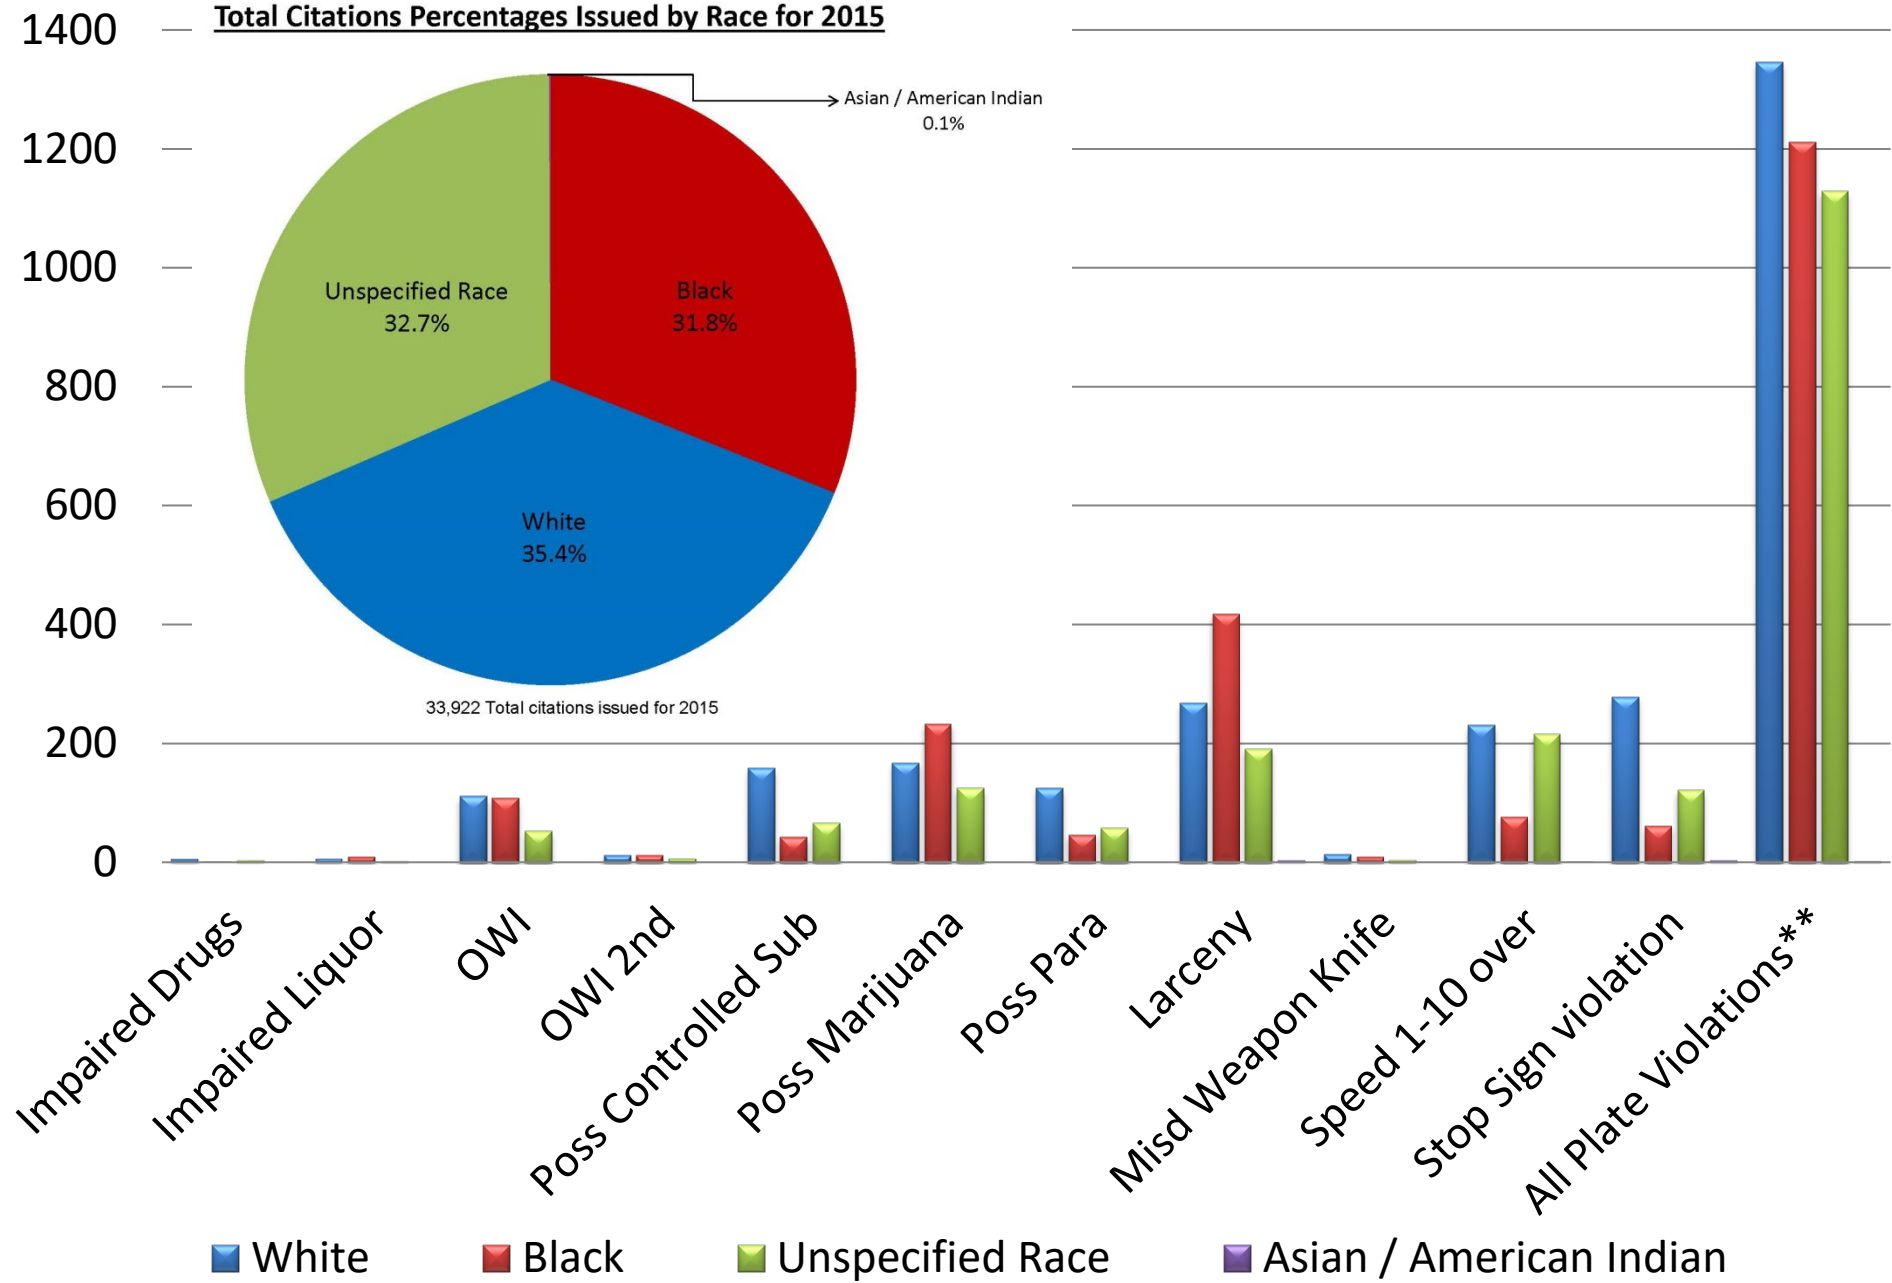

Demographic Information for Citations Issued for 2015

Total Citations Percentages Issued by Race for 2015

33,922 Total citations issued for 2015

■ White
 ■ Black
 ■ Unspecified Race
 ■ Asian / American Indian

**This category includes all plate violations, including no proof of registration, misdemeanor plate violation, and civil infraction plate