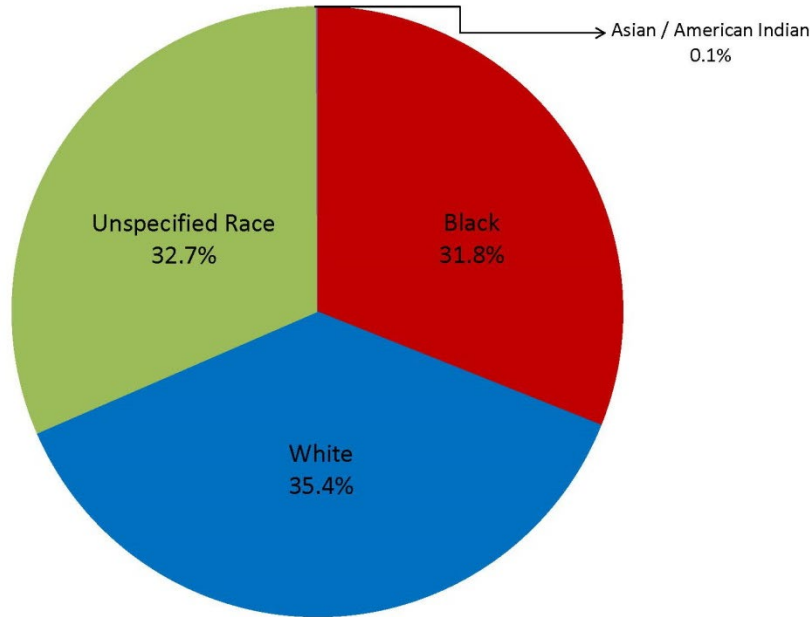

Demographic Information for Citations Issued for 2015

Total Citations Percentages Issued by Race for 2015

33,922 Total citations issued for 2015

■ White
 ■ Black
 ■ Unspecified Race
 ■ Asian / American Indian

**This category includes all plate violations, including no proof of registration, misdemeanor plate violation, and civil infraction plate