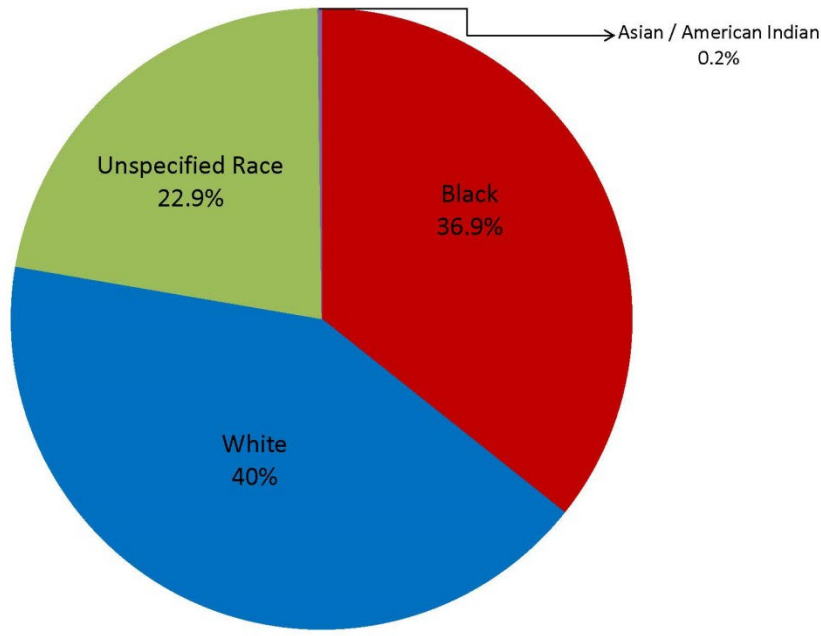

Demographic Information for Citations Issued for 2016

Total Citations Percentages Issued by Race for 2016

29,843 Total citations issued for 2016

■ White
 ■ Black
 ■ Unspecified Race
 ■ Asian / American Indian

**This category includes all plate violations, including no proof of registration, misdemeanor plate violation, and civil infraction plate