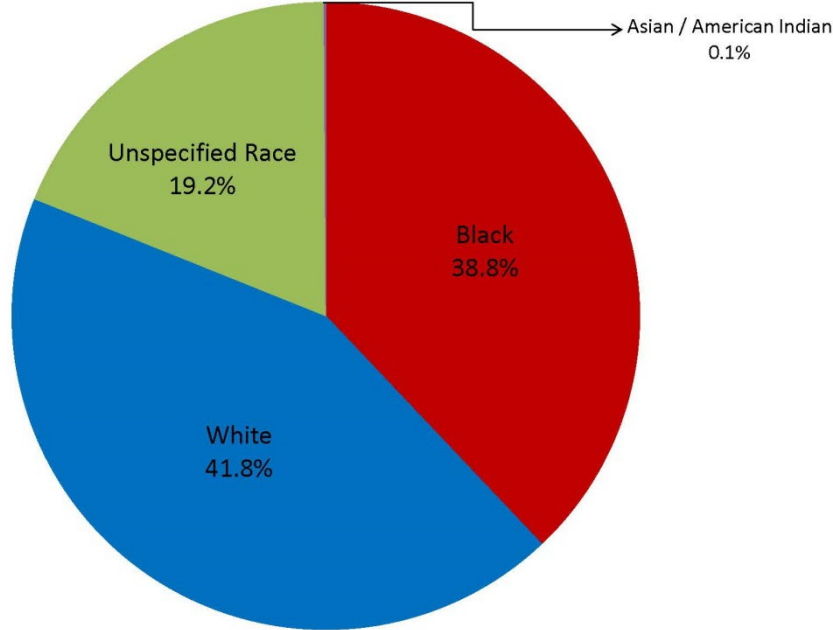

Demographic Information for Citations Issued for 2017

Total Citations Percentages Issued by Race for 2017

32,005 Total citations issued for 2017

■ White
 ■ Black
 ■ Unspecified Race
 ■ Asian / American Indian

**This category includes all plate violations, including no proof of registration, misdemeanor plate violation, and civil infraction plate