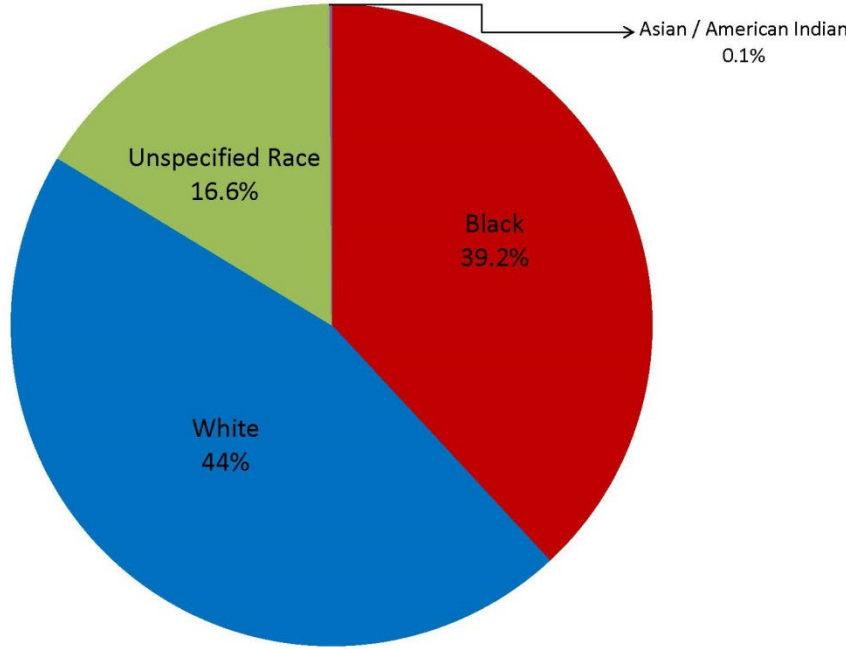

Demographic Information for Citations Issued for 2018

Total Citations Percentages Issued by Race for 2018

35,825 Total citations issued for 2018

2100
2000
1900
1800
1700
1600
1500
1400
1300
1200
1100
1000
900
800
700
600
500
400
300
200
100
0

■ White
 ■ Black
 ■ Unspecified Race
 ■ Asian / American Indian

**This category includes all plate violations, including no proof of registration, misdemeanor plate violation, and civil infraction plate