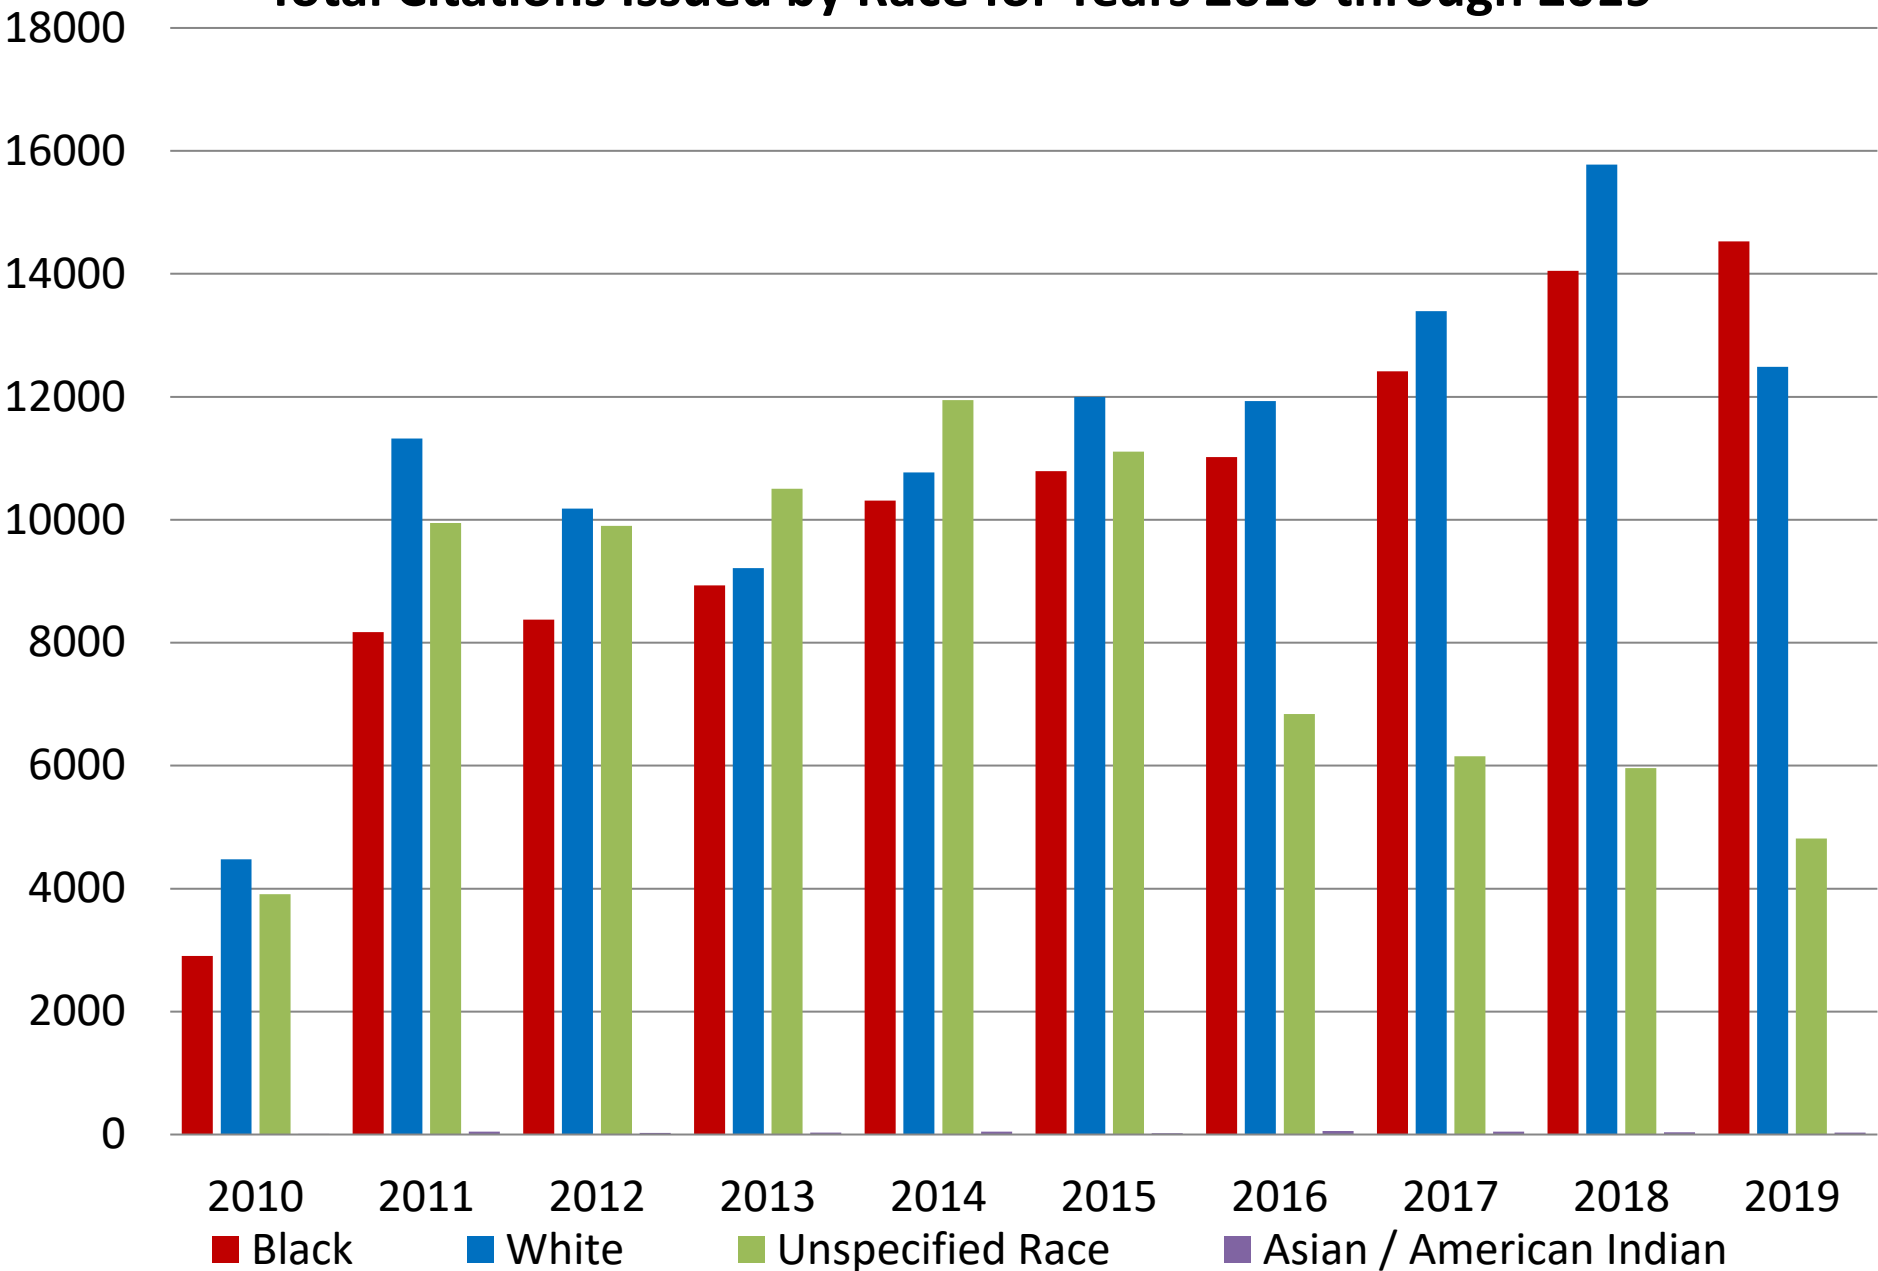

Total Citations Issued by Race for Years 2010 through 2019

* In 2010 the Department transitioned from hand written paper citations to electronic citations. Statistical information does not include information for paper citations issued prior to switch.