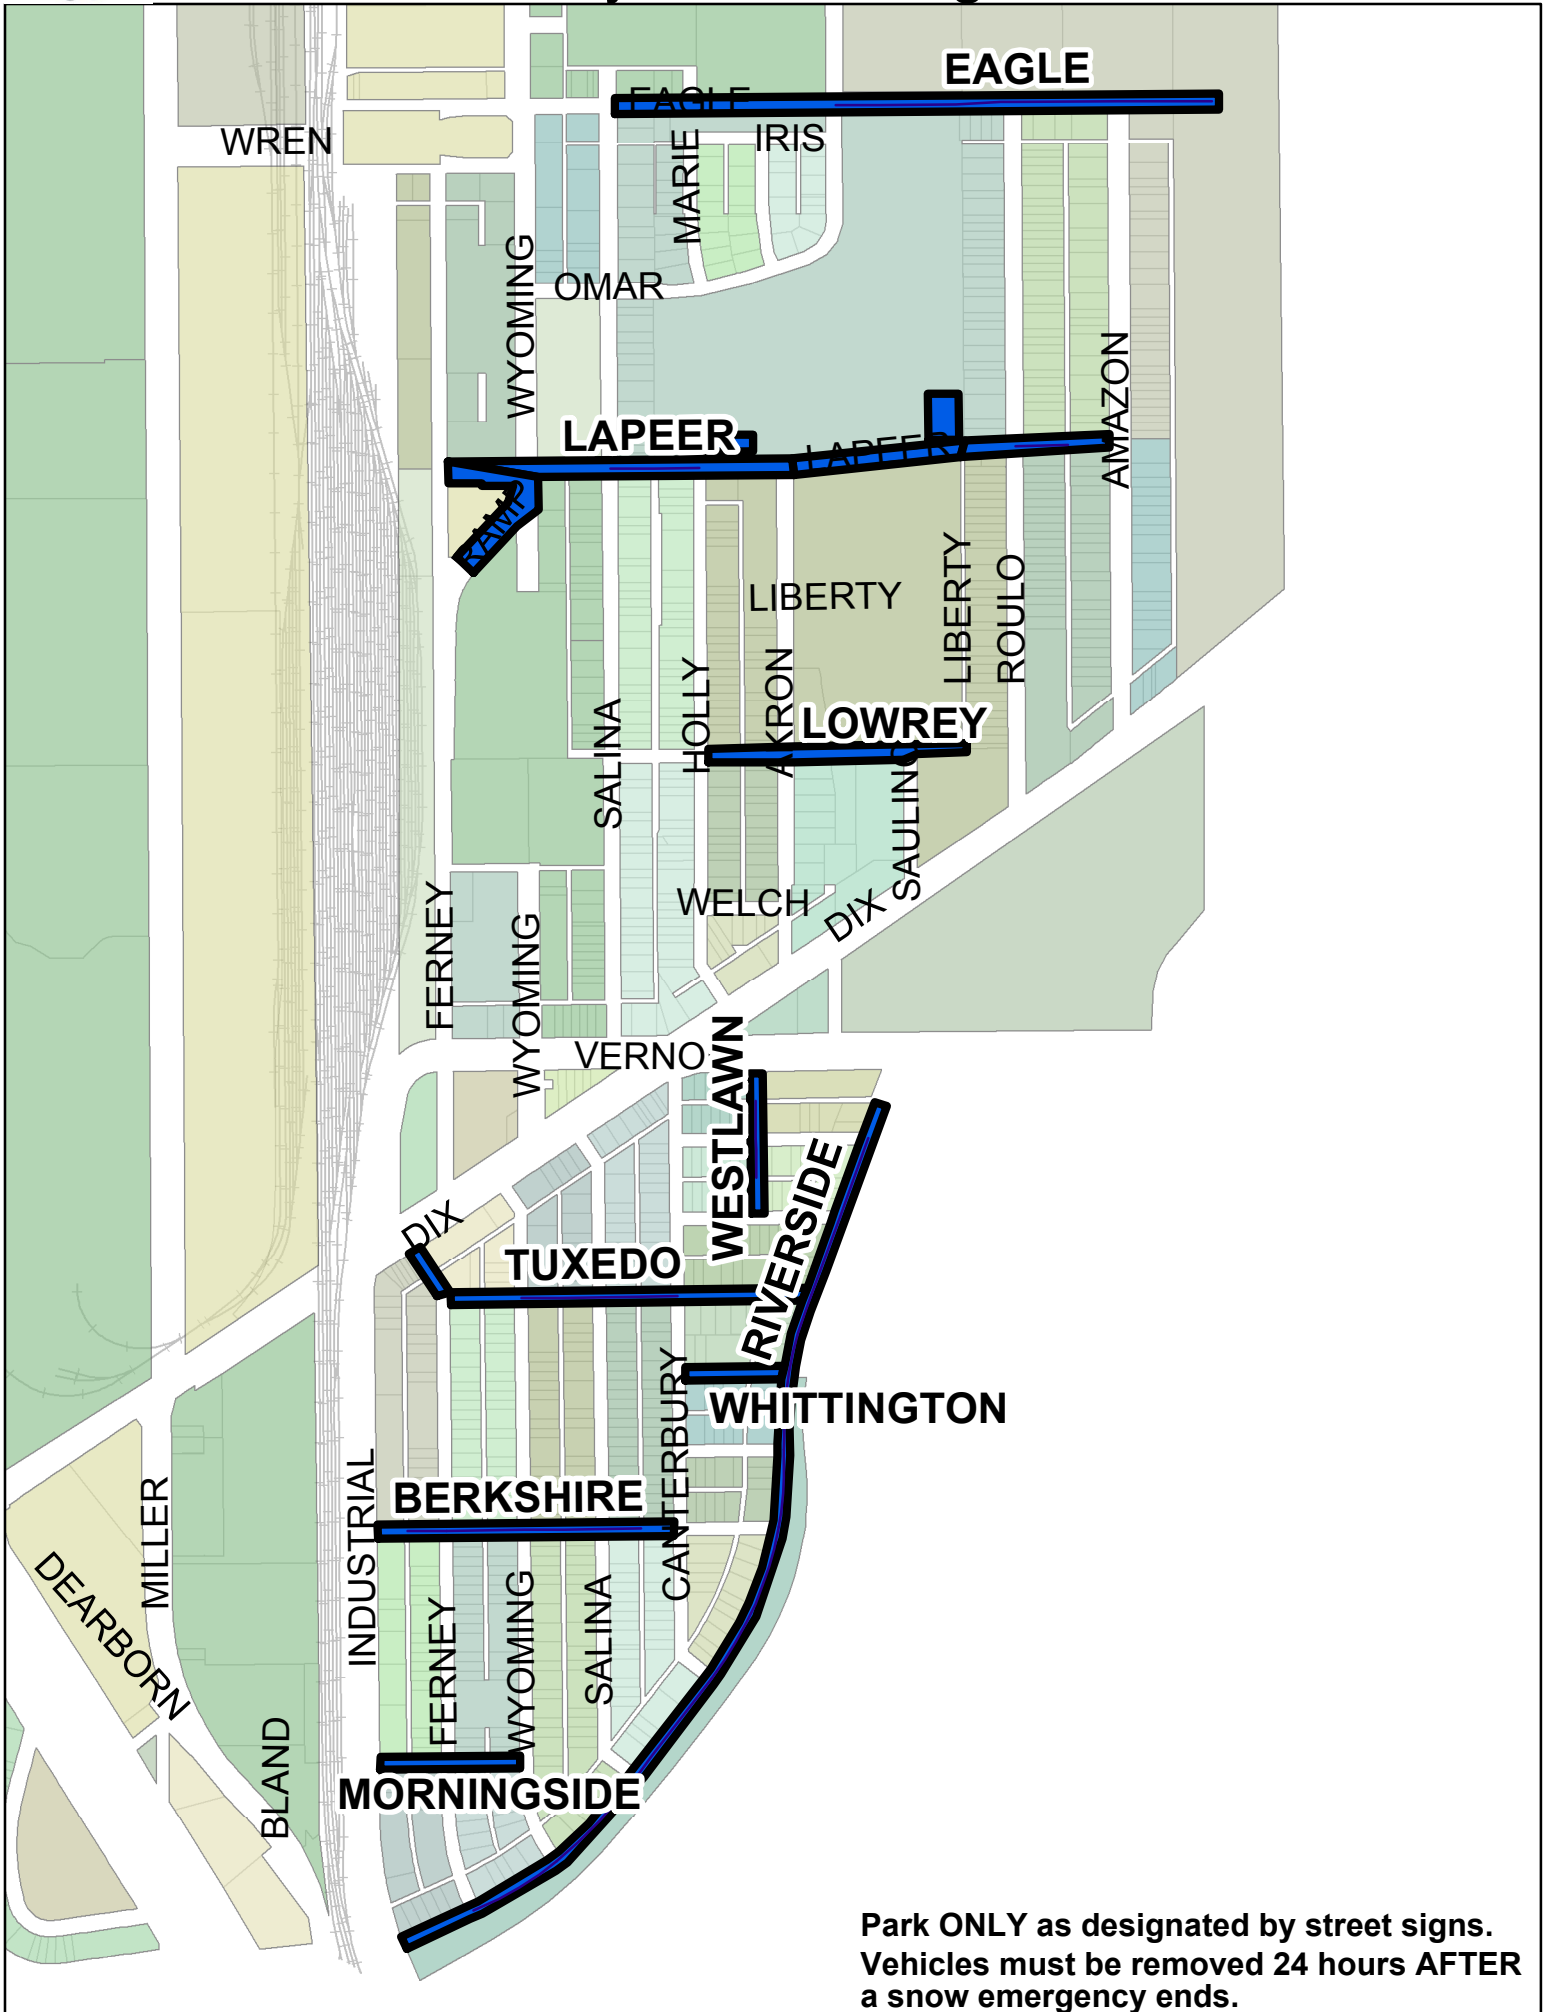

Snow Emergency Parking Area Industrial to City Limits / Eagle to Riverside

**Park ONLY as designated by street signs.
Vehicles must be removed 24 hours AFTER
a snow emergency ends.**